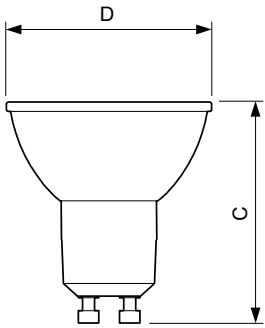

CorePro LEDspot MV

Energiforbrug kWh/1000 t.	4 kWh
	391855
Produktdata	
Fuldstændig produktkode	871869675253100
Ordreprodukt navn	Corepro LEDspot 3.5-35W GU10 827 36D
EAN/UPC – produkt	8718696752531
Ordrekode	75253100

Lokal ordrekode	2057807911
SAP-tæller – antal pr. pakke	1
Tæller – antal pakker pr. kasse (udvendig emballage)	10
SAP-materiale	929001217862
Kopiér nettovægt (stykke)	0,036 kg

Målskitse

Corepro LEDspot 3.5-35W GU10 827 36D